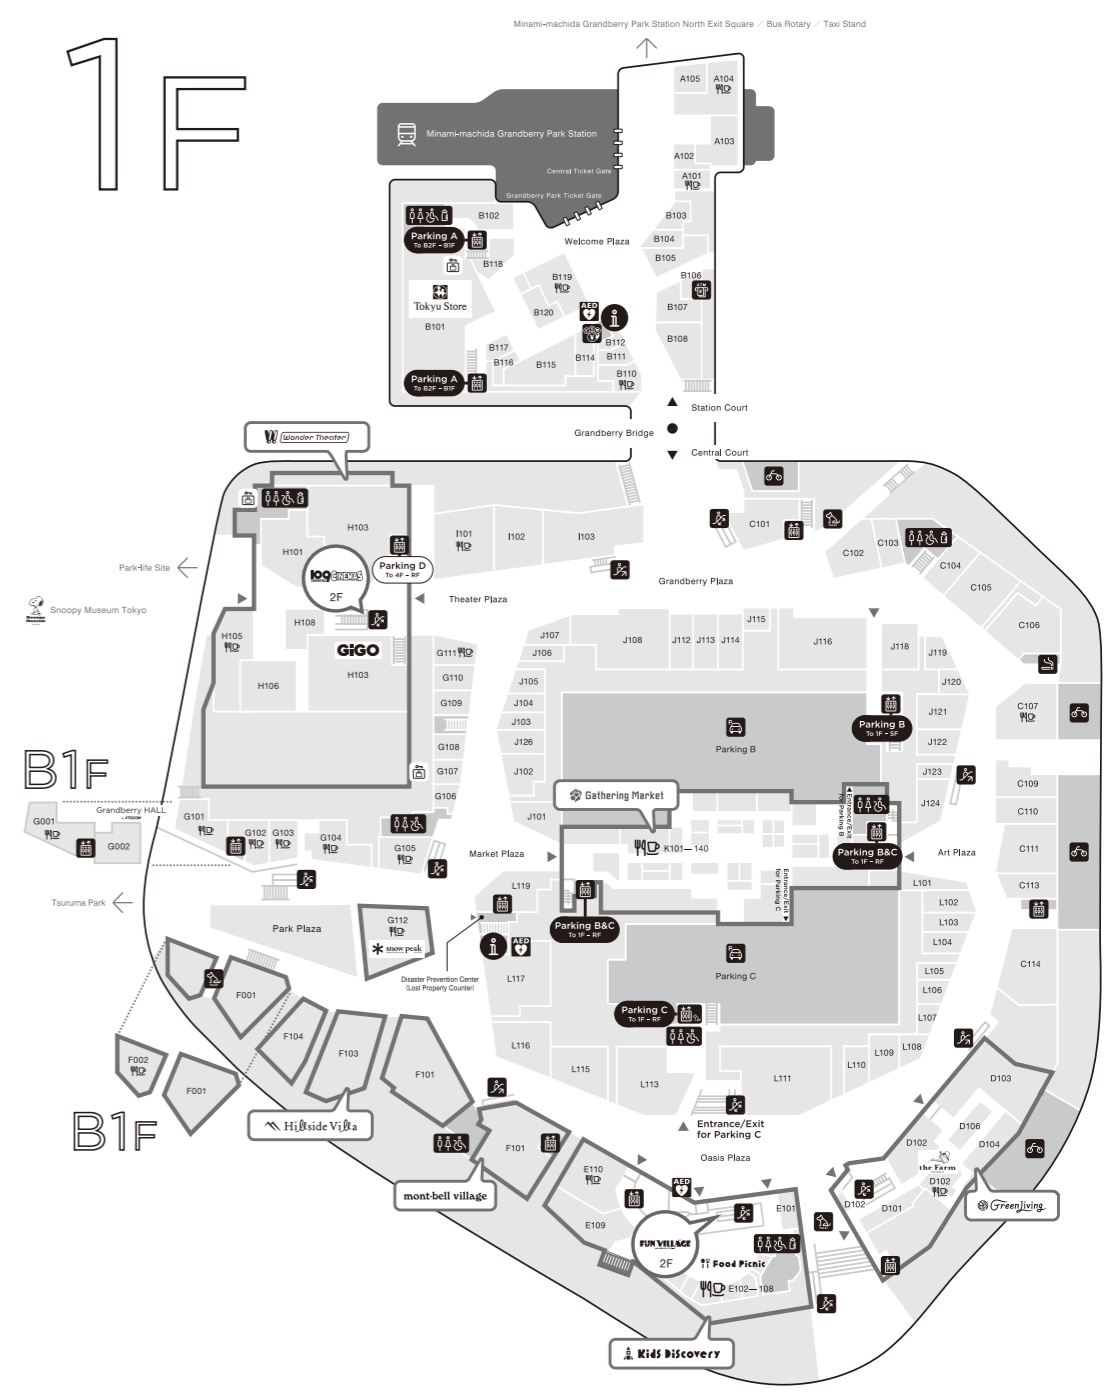

Gathering Market				
K101 POP-UP SHOP	K102 Vegetables and Fruits/Food Products Farmdo syokunoeki	K103 Matcha (Powdered Green Tea) Drinks/Sweets ICHIMARUHACHI MATCHASARO	K104 Bakery PAIN PATI	K106 Imported Food Products PX-STORE
K107 Small Japanese Snacks amanoya shigeta syouten	K117 Fresh Fish/Sushi/Ready-to-Serve Dishes uogashi nakayosyouten	K110 Japanese Ganache SILSMARIA	K111 Bagel BAGEL & BAGEL worldwide	K112 Food Supermarket SEIJOISHII
K114 Meat/Ready-to-Serve Dishes Meat Speciality Shop SUGIMOTO	K125 Cooked Rice/Rice Balls/Restaurant Myokosanroku Koshihikarinomise Etigenitto	K118 POP-UP SHOP	K127 Western Confectionery (Pudding/Cake/Baked Goods) Pastel/Nekoneko cheesecake/Pinéde	K122 Yakitori (Char-Broiled Chicken)/Ready-to-Serve Chicken Dishes toripiro
K123 Ramen/Dim Sum (Chinese Snacks) KAGEYAMAROU	K132 Soft-Serve Gelato AugustaMilkFarm	K126 Western Confectionery PATISSERIE Strasbourg+B	K134 Coffee YANAKA COFFEE	K128 Beer/Sausage SCHMATZ Beer Stand
K131 Strawberry Sweets ICHIBIKO	K137 Western Confectionery/Sweets La Maison ensoleillé table pâtisserie	K133 Crepes Naturalcrepe	K140 Tempura/Soba (Buckwheat Noodles)/Rice Bowl Dishes EBIFUKU	K135 Popcorn Garrett Popcorn Shops
K136 Spareribs/Pie SHUTTERS