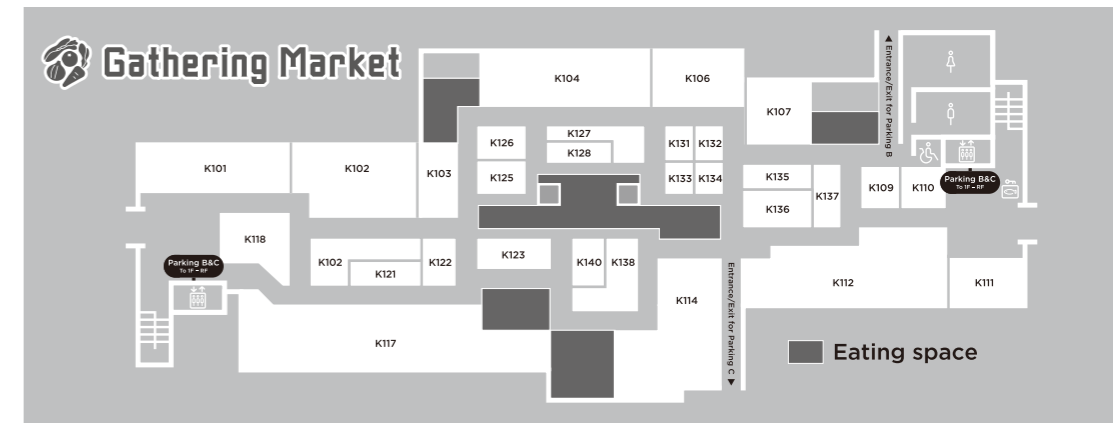

Gathering Market				
K101 POP-UP SHOP	K102 Vegetables and Fruits/Food Products Farmdo syokunoeki	K103 Matcha (Powdered Green Tea) Drinks/Sweets ICHIMARUHACHI MATCHASARO	K104 Bakery PAIN PATI	K106 Imported Food Products PX-STORE
K107 Small Japanese Snacks amanoya shigeta syouten	K117 Fresh Fish/Sushi/Ready-to-Serve Dishes uogashi nakayosyouten	K110 Japanese Ganache SILSMARIA	K111 Bagel BAGEL & BAGEL worldwide	K112 Food Supermarket SEIJOISHII
K114 Meat/Ready-to-Serve Dishes Meat Speciality Shop SUGIMOTO	K125 Cooked Rice/Rice Balls/Restaurant Myokosanroku Koshihikarinomise Etigenitto	K118 POP-UP SHOP	K127 Western Confectionery (Pudding/Cake/Baked Goods) Pastel/Nekoneko cheesecake/Pinéde	K122 Yakitori (Char-Broiled Chicken)/Ready-to-Serve Chicken Dishes toripiro
K123 Ramen/Dim Sum (Chinese Snacks) KAGEYAMAROU	K132 Soft-Serve Gelato AugustaMilkFarm	K126 Western Confectionery PATISSERIE Strasbourg+B	K134 Coffee YANAKA COFFEE	K128 Beer/Sausage SCHMATZ Beer Stand
K131 Strawberry Sweets ICHIBIKO	K137 Western Confectionery/Sweets La Maison ensoleillé table pâtisserie	K133 Crepes Naturalcrepe	K140 Tempura/Soba (Buckwheat Noodles)/Rice Bowl Dishes EBIFUKU	K135 Popcorn Garrett Popcorn Shops
K136 Spareribs/Pie SHUTTERS