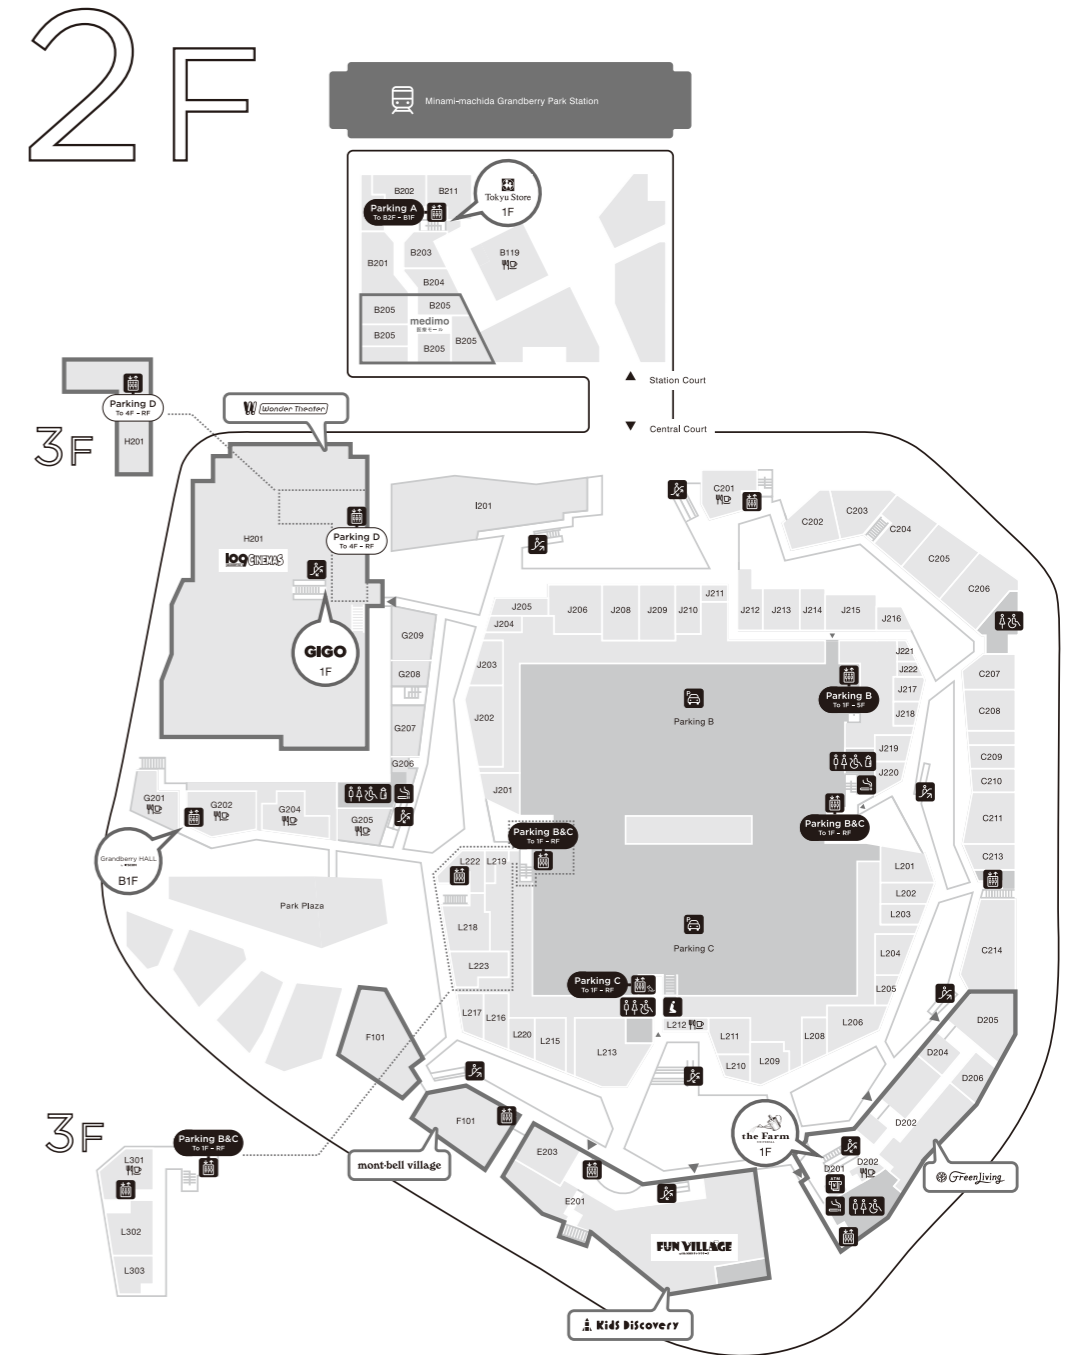

Wonder Theater	
H201 Multiplex 109CINEMAS Grandberry Park	

mont-bell village	
F101 Outdoor Gear mont-bell	

Kids Discovery		
E201 Amusement FUN VILLAGE with NHK CHARACTERS	E201 Amusement GIGO	E203 Photo Studio ATELIER KINOSHITA

Green Living			
D201 ATM SEVENBANK ATM	D202 Books/Stationery/Miscellaneous Goods LIBRO	D202 Ohagi (bean cake)/Japanese Sweets OHAGI3	D204 Glasses KANEKO OPTICAL
D206 Kids' /Miscellaneous Goods TSUCHIYA KABAN doguten·Minami-machida			D205 Interior Goods BoConcept